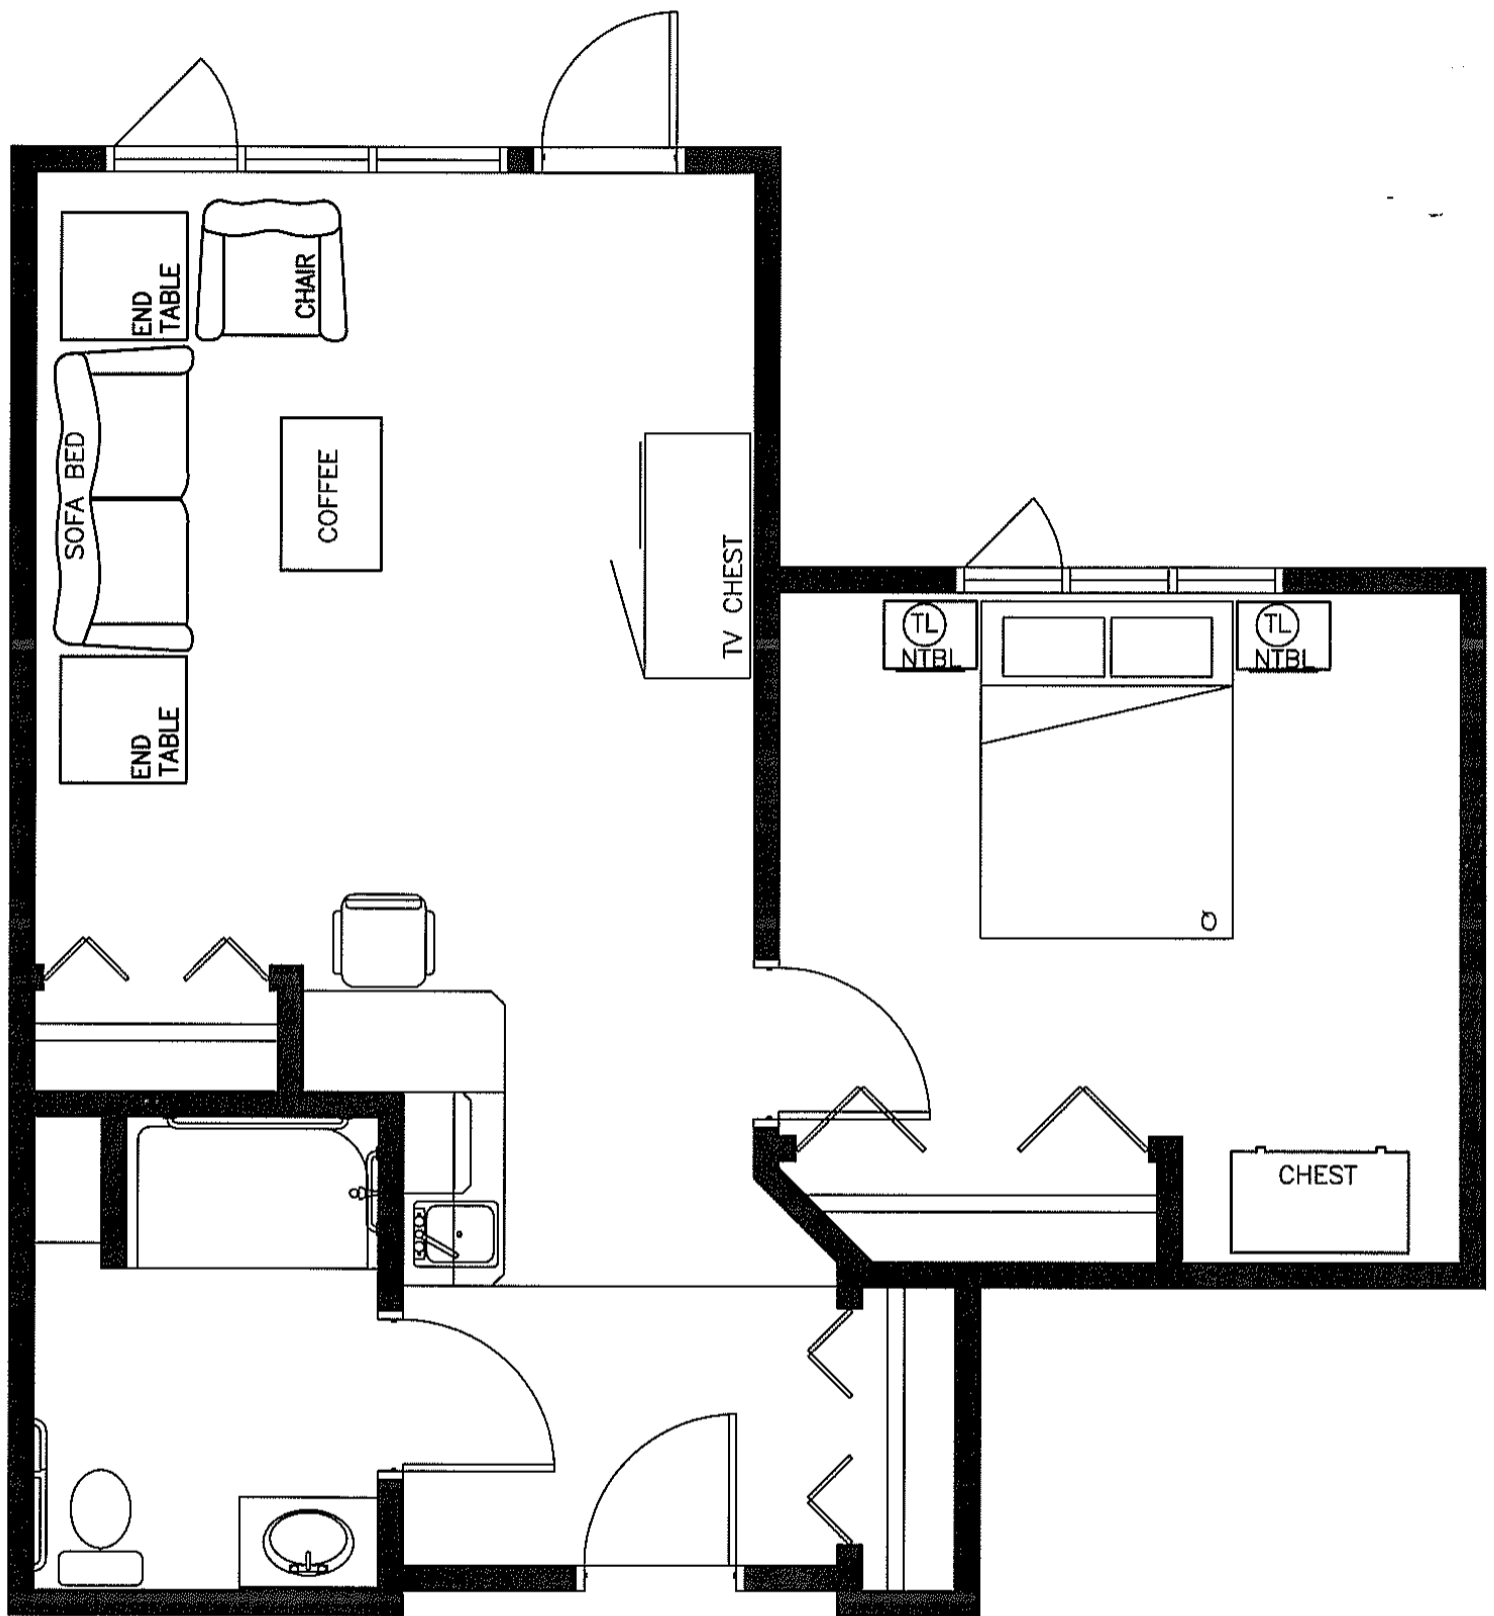

RENAISSANCE
GARDENS

549 SQ' TOTAL

RENAISSANCE GARDENS

TYPE 'A2' STUDIO SUITE

SCALE: 1/4" = 1'-0"

DATE: DEC. 21/06

2/16

RENAISSANCE GARDENS 

619 SQ' TOTAL

RENAISSANCE GARDENS		
TYPE 'A3' ONE BEDROOM		
SCALE: 1/4" = 1'-0"		3/16
DATE: DEC. 21/06		

RENAISSANCE GARDENS 

606 SQ' TOTAL

RENAISSANCE GARDENS		
TYPE 'A4' ONE BEDROOM		
SCALE: 1/4" = 1'-0"		4/16
DATE: DEC. 21/06		

RENAISSANCE
GARDENS

TYPE 'A' - ONE BEDROOM SUITE
610 SQ FT TOTAL

RENAISSANCE
GARDENS

467 SQ' TOTAL

RENAISSANCE GARDENS	
TYPE 'B2' SHOTGUN SUITE	
SCALE: 1/4" = 1'-0"	 6/16
DATE: DEC. 21/06	

RENAISSANCE
GARDENS

416 SQ' TOTAL

RENAISSANCE GARDENS

TYPE 'B3' STUDIO SUITE

SCALE: 1/4" = 1'-0"

DATE: DEC. 21/06

7/16

RENAISSANCE
GARDENS 

510 SQ' TOTAL