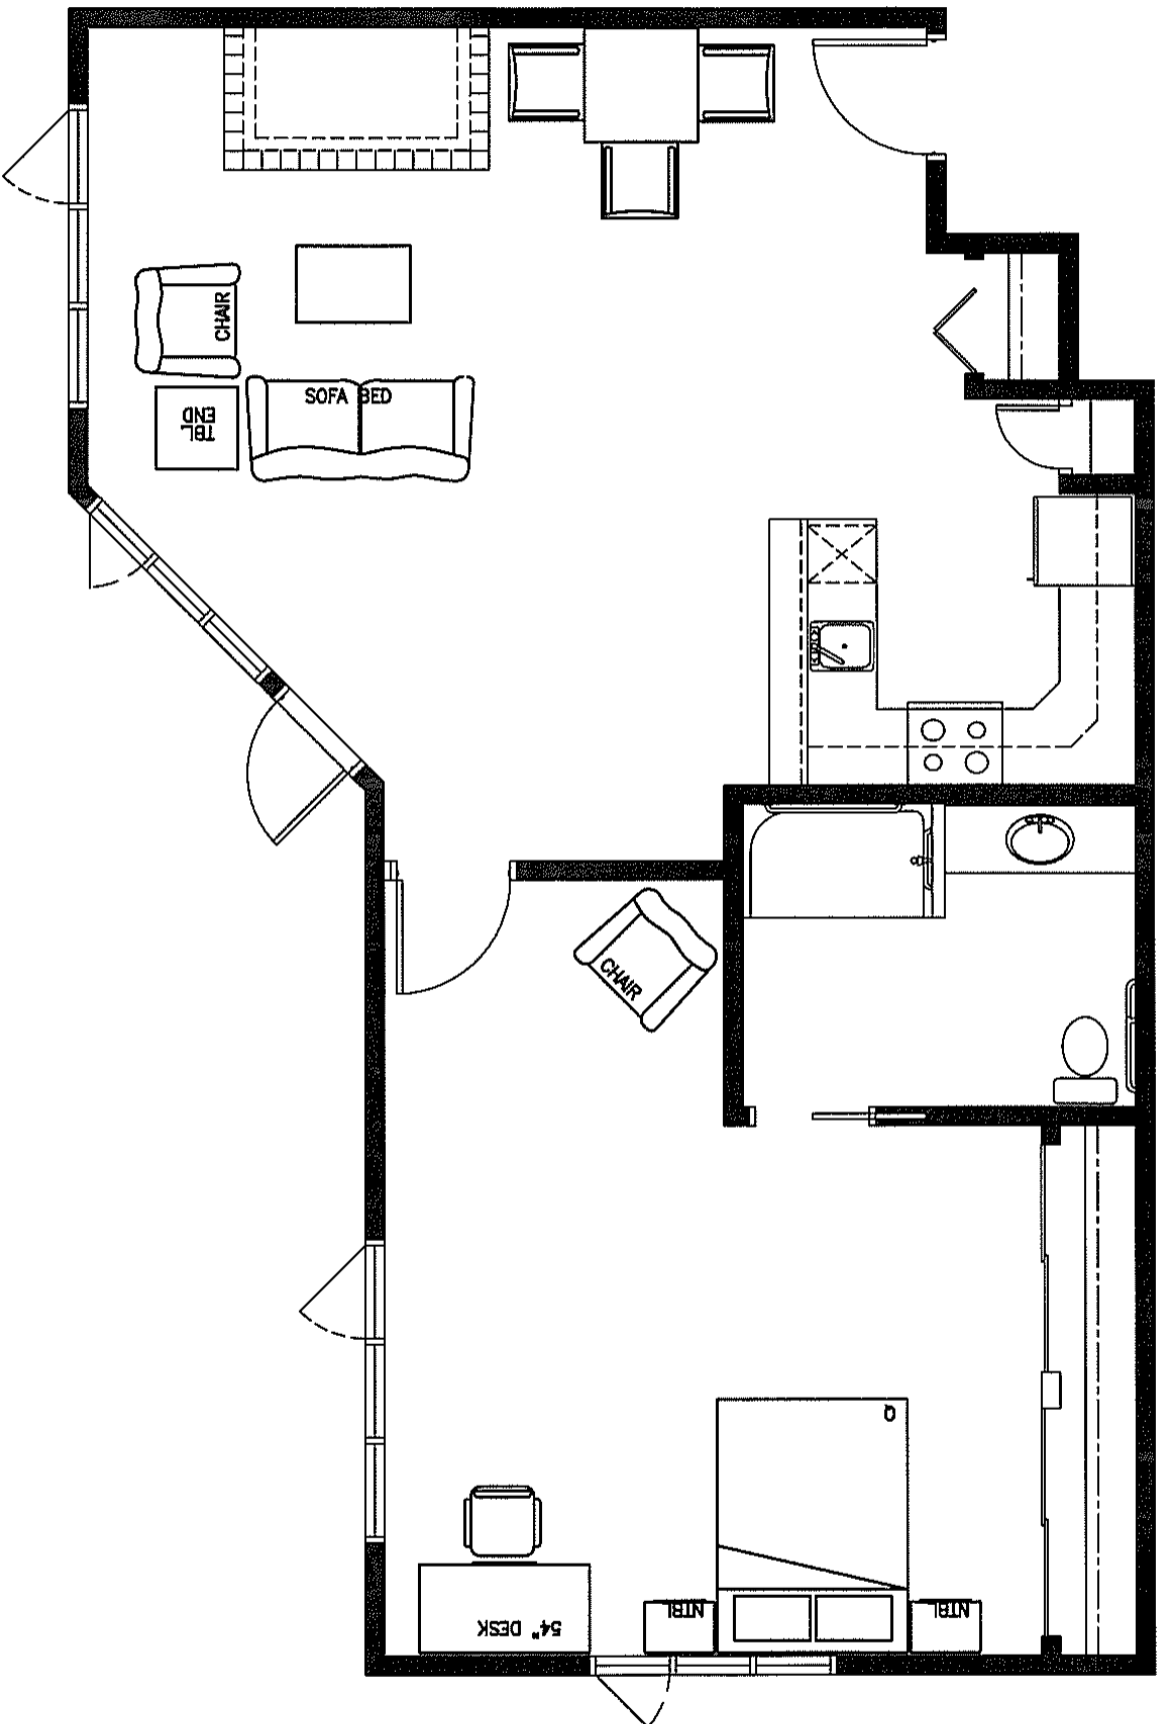

RENAISSANCE GARDENS		
TYPE 'B4' STUDIO SUITE		
SCALE: 1/4"=1'-0"		8/16
DATE: DEC. 21/06		

RENAISSANCE
GARDENS

533 SQ' TOTAL

RENAISSANCE GARDENS	
TYPE 'B5' BACHELOR SUITE	
SCALE: 1/4" = 1'-0"	 9/16
DATE: DEC. 21/06	

RENAISSANCE
GARDENS 

395 SQ' TOTAL

RENAISSANCE GARDENS		
TYPE 'B' TYP. BACHELOR SUITE		
SCALE: 1/4"=1'-0"	 CANALTA	5/16
DATE: DEC. 21/06		

RENAISSANCE
GARDENS

840 SQ' TOTAL

RENAISSANCE GARDENS		
TYPE 'C' SINGLE KITCHEN		
SCALE: 3/16" = 1'-0"		
DATE: DEC. 21/06		
 CANALTA		11/16

RENAISSANCE
GARDENS

940 SQ' TOTAL

RENAISSANCE GARDENS

TYPE 'D2' SINGLE KITCHEN

SCALE: 3/16" = 1'-0"

DATE: DEC. 21/06

13/16

RENAISSANCE
GARDENS

834 SQ' TOTAL

RENAISSANCE GARDENS		
TYPE 'D3' SINGLE KITCHEN		
SCALE: 3/16" = 1'-0"		
DATE: DEC. 21/06		
CANALTA		14/16

980 SQ' TOTAL

RENAISSANCE GARDENS

RENAISSANCE GARDENS		
TYPE 'D4' SINGLE KITCHEN		
SCALE: 3/16" = 1'-0"		
DATE: DEC. 21/06		
CANALTA		15/16