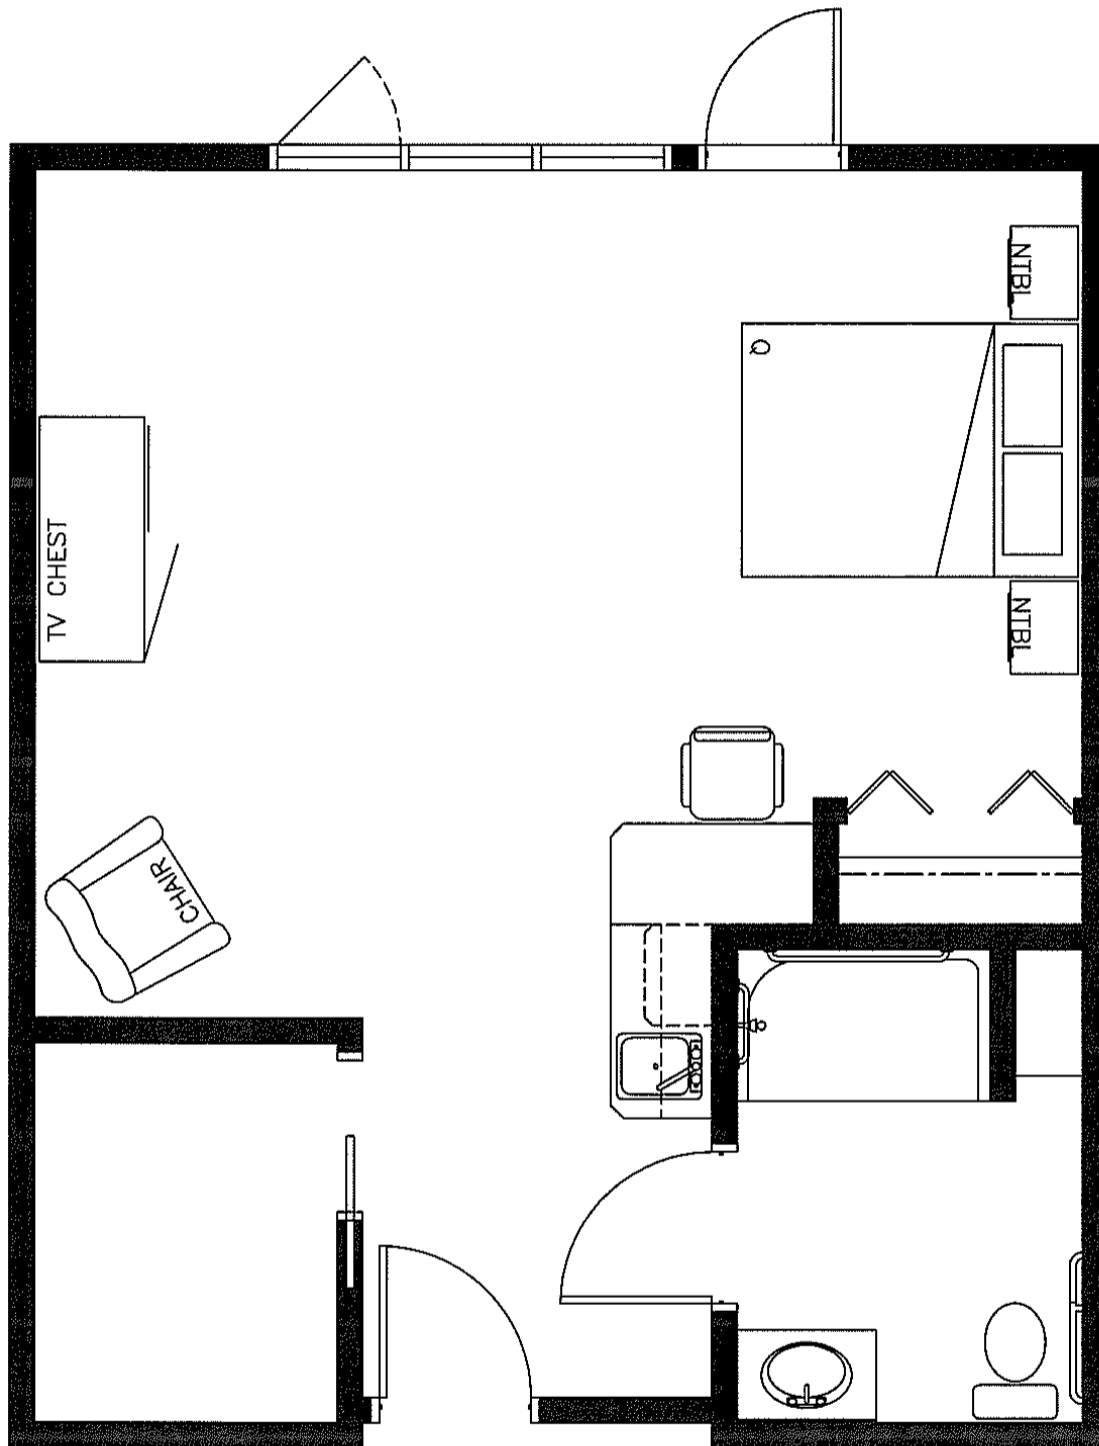

RENAISSANCE
GARDENS

TYPE 'A' - ONE BEDROOM SUITE
610 SQ FT TOTAL

RENAISSANCE
GARDENS

467 SQ' TOTAL

RENAISSANCE GARDENS	
TYPE 'B2' SHOTGUN SUITE	
SCALE: 1/4" = 1'-0"	 6/16
DATE: DEC. 21/06	

RENAISSANCE
GARDENS

416 SQ' TOTAL

RENAISSANCE GARDENS

TYPE 'B3' STUDIO SUITE

SCALE: 1/4" = 1'-0"

DATE: DEC. 21/06

7/16

RENAISSANCE
GARDENS 

510 SQ' TOTAL

RENAISSANCE GARDENS		
TYPE 'B4' STUDIO SUITE		
SCALE: 1/4"=1'-0"		8/16
DATE: DEC. 21/06		

RENAISSANCE
GARDENS

533 SQ' TOTAL

RENAISSANCE GARDENS	
TYPE 'B5' BACHELOR SUITE	
SCALE: 1/4" = 1'-0"	 9/16
DATE: DEC. 21/06	

RENAISSANCE
GARDENS

940 SQ' TOTAL

RENAISSANCE GARDENS

TYPE 'D2' SINGLE KITCHEN

SCALE: 3/16" = 1'-0"

DATE: DEC. 21/06

13/16

RENAISSANCE
GARDENS