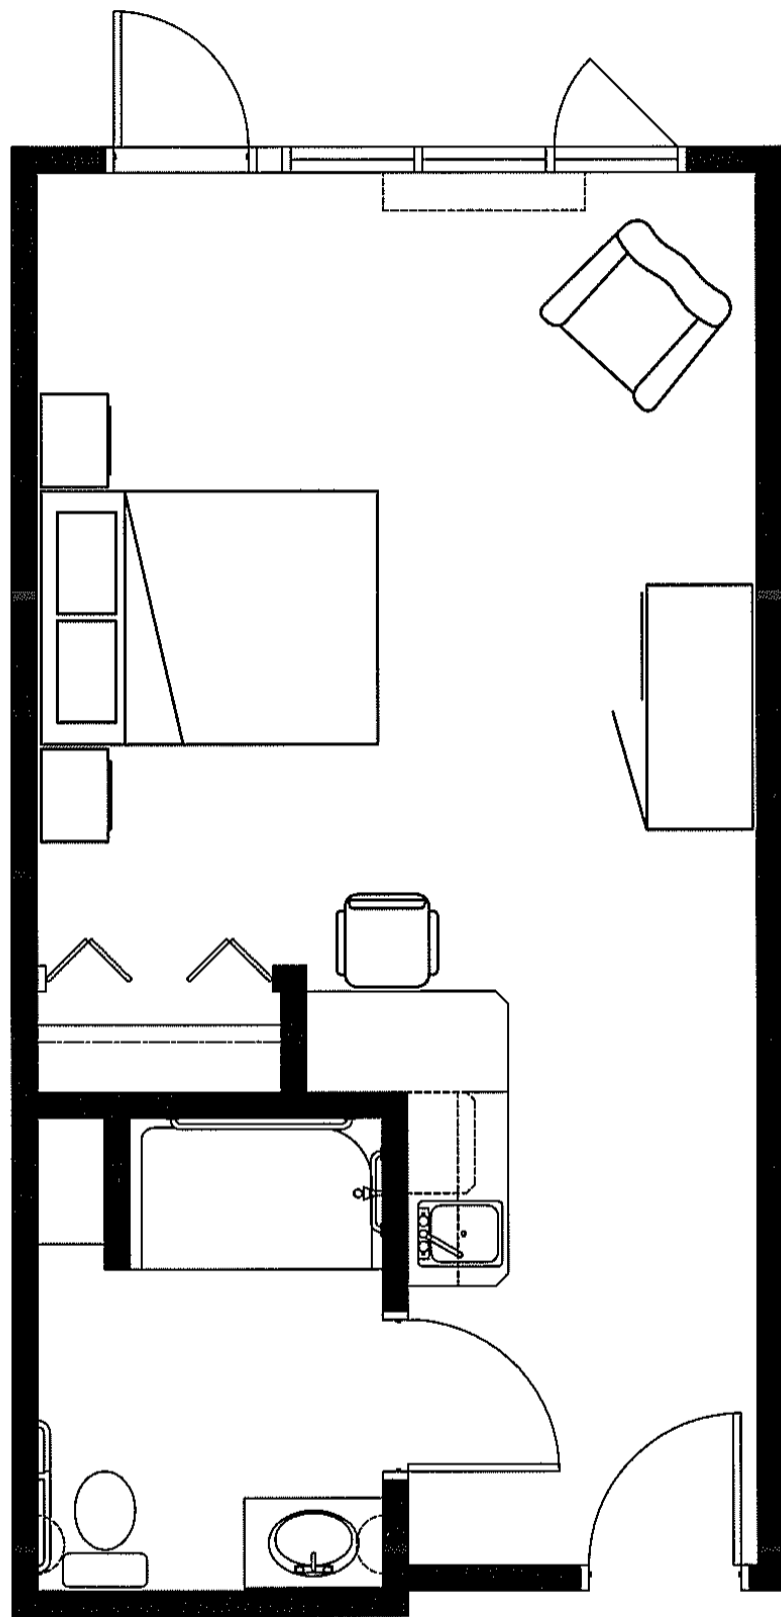

416 SQ' TOTAL

RENAISSANCE GARDENS

TYPE 'B3' STUDIO SUITE

SCALE: 1/4" = 1'-0"

DATE: DEC. 21/06

7/16

RENAISSANCE
GARDENS 

510 SQ' TOTAL

RENAISSANCE GARDENS		
TYPE 'B4' STUDIO SUITE		
SCALE: 1/4"=1'-0"		8/16
DATE: DEC. 21/06		

RENAISSANCE
GARDENS

533 SQ' TOTAL

RENAISSANCE GARDENS	
TYPE 'B5' BACHELOR SUITE	
SCALE: 1/4" = 1'-0"	 9/16
DATE: DEC. 21/06	

RENAISSANCE
GARDENS 

395 SQ' TOTAL

RENAISSANCE GARDENS		
TYPE 'B' TYP. BACHELOR SUITE		
SCALE: 1/4"=1'-0"	 CANALTA	5/16
DATE: DEC. 21/06		

RENAISSANCE
GARDENS

840 SQ' TOTAL

RENAISSANCE GARDENS		
TYPE 'C' SINGLE KITCHEN		
SCALE: 3/16" = 1'-0"		
DATE: DEC. 21/06		
 CANALTA		11/16

RENAISSANCE
GARDENS

940 SQ' TOTAL

RENAISSANCE GARDENS

TYPE 'D2' SINGLE KITCHEN

SCALE: 3/16" = 1'-0"

DATE: DEC. 21/06

13/16

RENAISSANCE
GARDENS