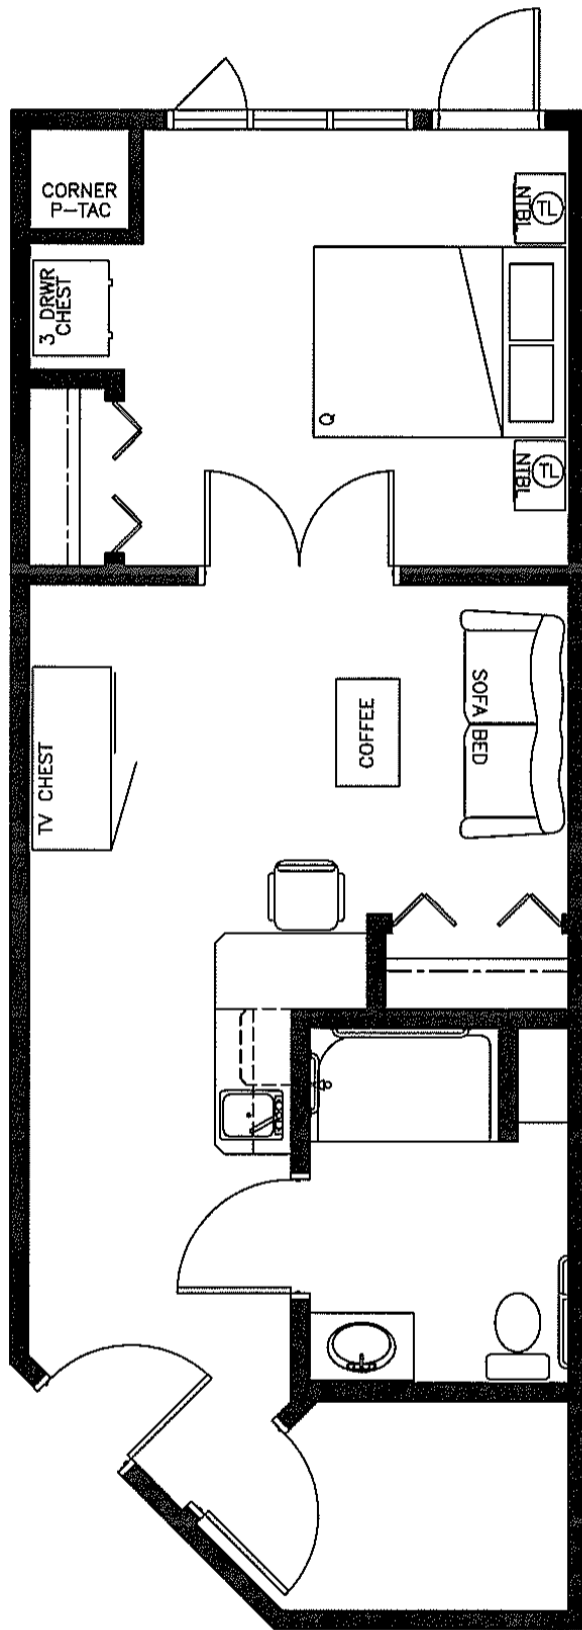

RENAISSANCE
GARDENS

549 SQ' TOTAL

RENAISSANCE GARDENS

TYPE 'A2' STUDIO SUITE

SCALE: 1/4" = 1'-0"

DATE: DEC. 21/06

2/16

RENAISSANCE GARDENS 

RENAISSANCE
GARDENS

TYPE 'A' - ONE BEDROOM SUITE
610 SQ FT TOTAL

RENAISSANCE
GARDENS

467 SQ' TOTAL

RENAISSANCE GARDENS	
TYPE 'B2' SHOTGUN SUITE	
SCALE: 1/4" = 1'-0"	 6/16
DATE: DEC. 21/06	

RENAISSANCE
GARDENS

416 SQ' TOTAL

RENAISSANCE GARDENS

TYPE 'B3' STUDIO SUITE

SCALE: 1/4" = 1'-0"

DATE: DEC. 21/06

7/16

RENAISSANCE
GARDENS 

510 SQ' TOTAL

RENAISSANCE GARDENS		
TYPE 'B4' STUDIO SUITE		
SCALE: 1/4"=1'-0"		8/16
DATE: DEC. 21/06		

RENAISSANCE
GARDENS

533 SQ' TOTAL

RENAISSANCE GARDENS	
TYPE 'B5' BACHELOR SUITE	
SCALE: 1/4" = 1'-0"	 9/16
DATE: DEC. 21/06	