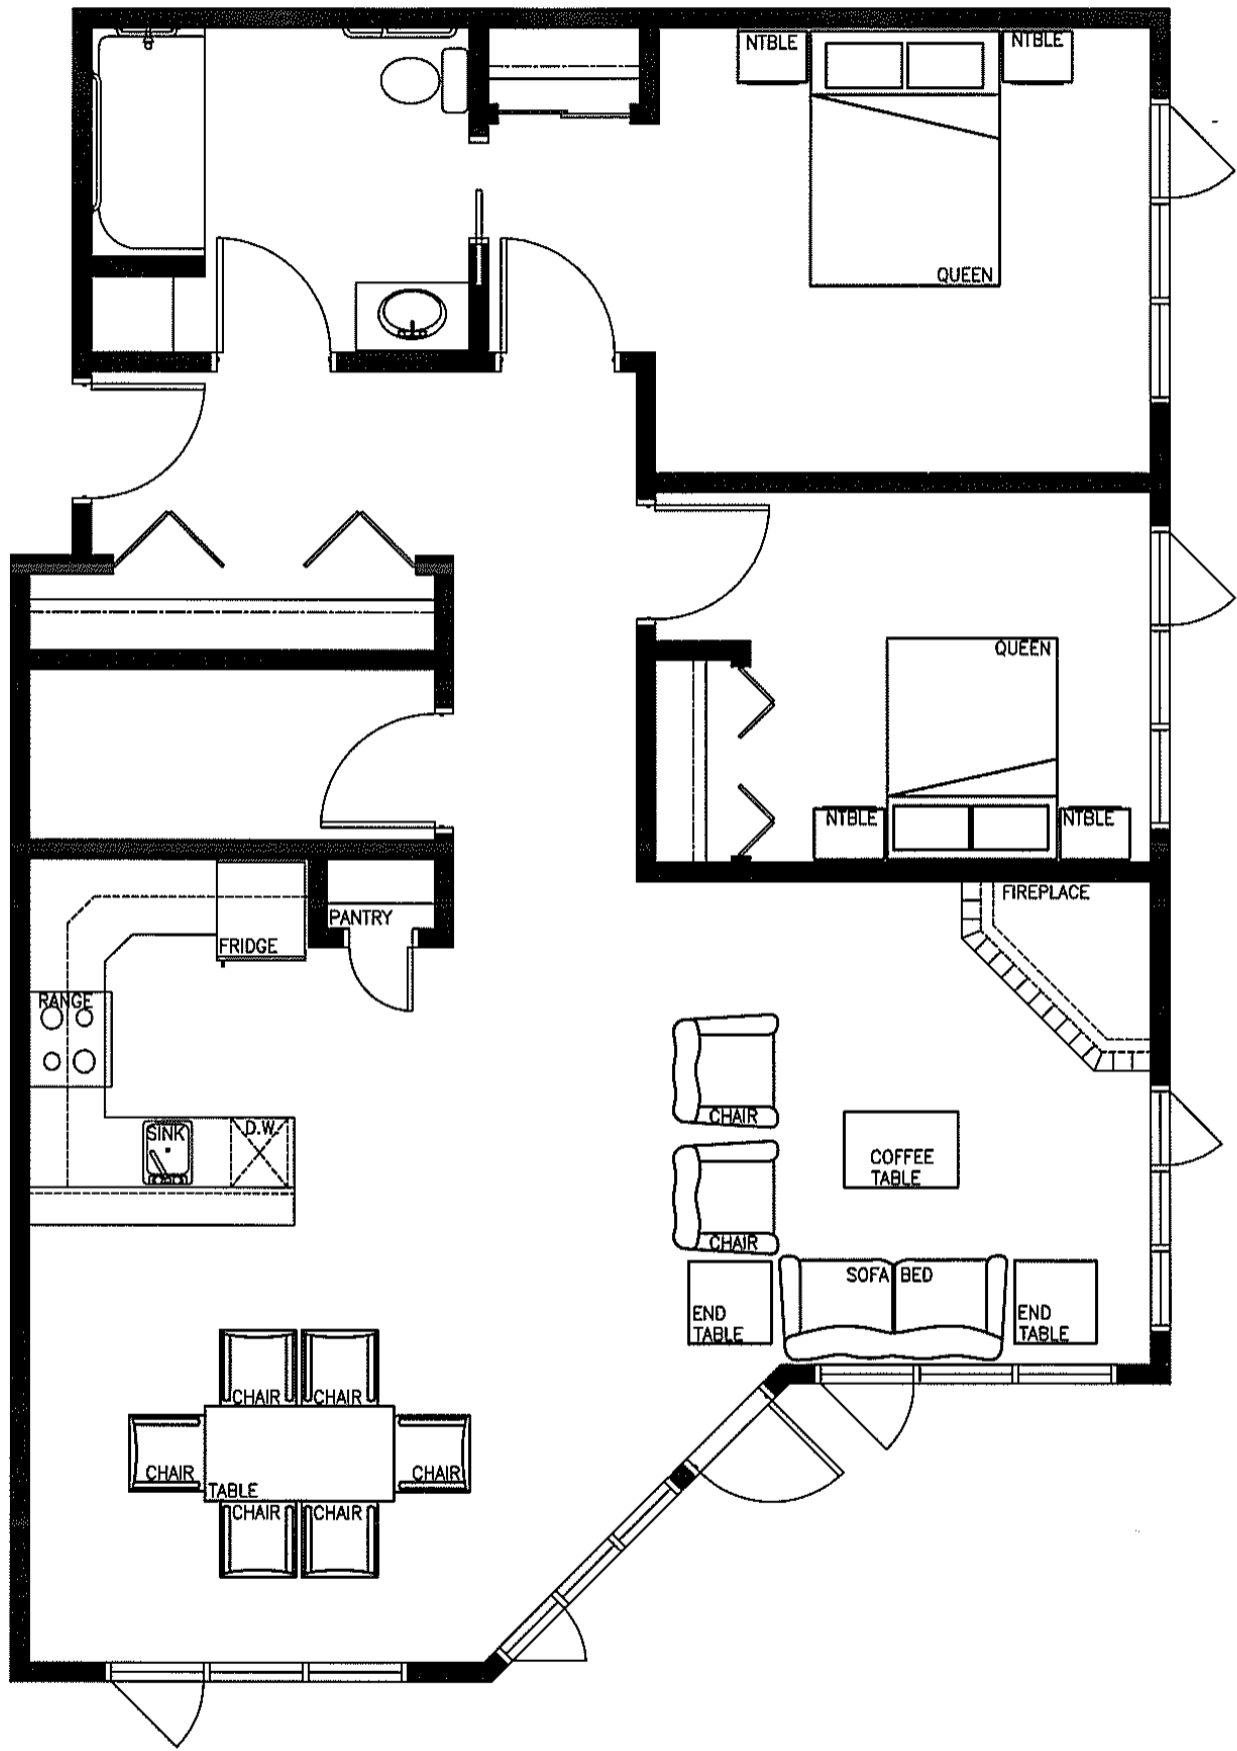

RENAISSANCE
GARDENS

549 SQ' TOTAL

RENAISSANCE GARDENS

TYPE 'A2' STUDIO SUITE

SCALE: 1/4" = 1'-0"

DATE: DEC. 21/06

2/16

RENAISSANCE GARDENS 

834 SQ' TOTAL

RENAISSANCE GARDENS		
TYPE 'D3' SINGLE KITCHEN		
SCALE: 3/16" = 1'-0"		
DATE: DEC. 21/06		
CANALTA		14/16

980 SQ' TOTAL

RENAISSANCE GARDENS

RENAISSANCE GARDENS		
TYPE 'D4' SINGLE KITCHEN		
SCALE: 3/16" = 1'-0"		
DATE: DEC. 21/06		
CANALTA		15/16

RENAISSANCE
GARDENS

785 SQ' TOTAL

RENAISSANCE GARDENS

TYPE 'D' SINGLE KITCHEN

SCALE: 3/16" = 1'-0"

DATE: DEC. 21/06

12/16

RENAISSANCE
GARDENS 

1147 SQ' TOTAL

RENAISSANCE GARDENS		
TYPE 'E' TYP. 2 BEDROOM		
SCALE: 3/16" = 1'-0"		16/16
DATE: DEC. 21/06		