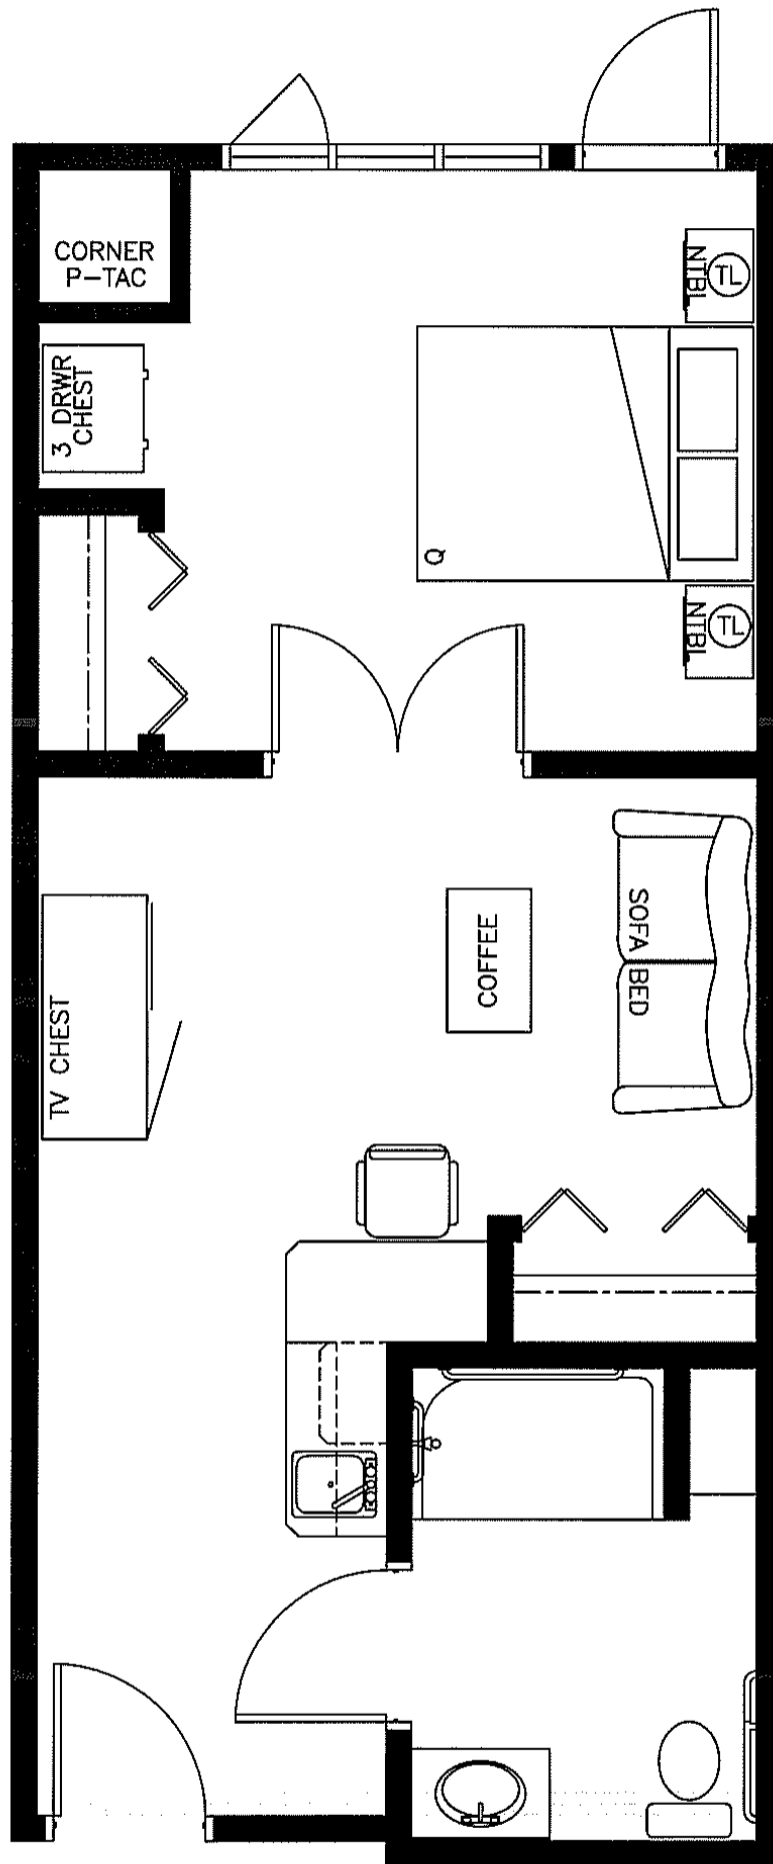

RENAISSANCE
GARDENS

549 SQ' TOTAL

RENAISSANCE GARDENS

TYPE 'A2' STUDIO SUITE

SCALE: 1/4" = 1'-0"

DATE: DEC. 21/06

2/16

RENAISSANCE GARDENS 

619 SQ' TOTAL

RENAISSANCE GARDENS		
TYPE 'A3' ONE BEDROOM		
SCALE: 1/4" = 1'-0"		3/16
DATE: DEC. 21/06		

RENAISSANCE GARDENS 

606 SQ' TOTAL

RENAISSANCE GARDENS		
TYPE 'A4' ONE BEDROOM		
SCALE: 1/4" = 1'-0"		4/16
DATE: DEC. 21/06		

RENAISSANCE
GARDENS

TYPE 'A' - ONE BEDROOM SUITE
610 SQ FT TOTAL

RENAISSANCE
GARDENS

467 SQ' TOTAL

RENAISSANCE GARDENS	
TYPE 'B2' SHOTGUN SUITE	
SCALE: 1/4" = 1'-0"	 6/16
DATE: DEC. 21/06	

RENAISSANCE
GARDENS

416 SQ' TOTAL

RENAISSANCE GARDENS

TYPE 'B3' STUDIO SUITE

SCALE: 1/4" = 1'-0"

DATE: DEC. 21/06

7/16

RENAISSANCE
GARDENS 

510 SQ' TOTAL