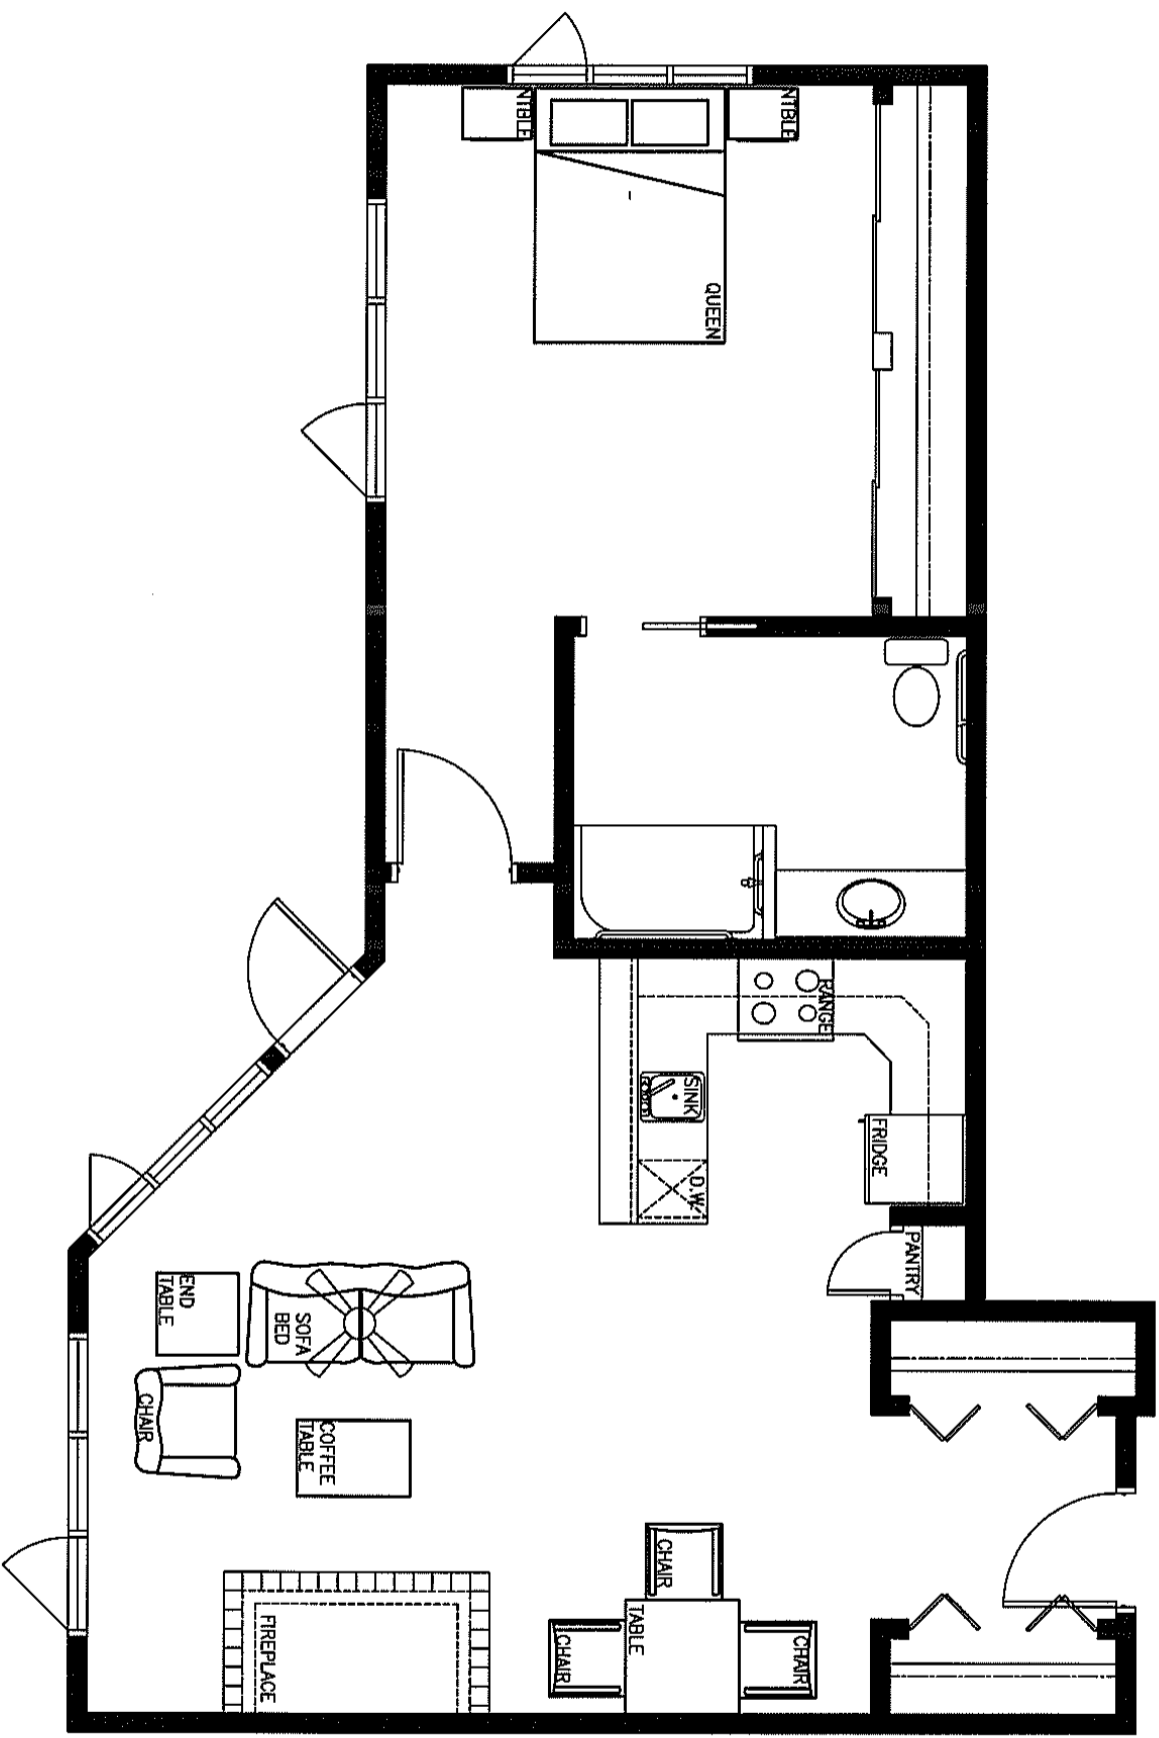

RENAISSANCE
GARDENS 

395 SQ' TOTAL

RENAISSANCE GARDENS		
TYPE 'B' TYP. BACHELOR SUITE		
SCALE: 1/4"=1'-0"	 CANALTA	5/16
DATE: DEC. 21/06		

RENAISSANCE
GARDENS

840 SQ' TOTAL

RENAISSANCE GARDENS		
TYPE 'C' SINGLE KITCHEN		
SCALE: 3/16" = 1'-0"		
DATE: DEC. 21/06		
 CANALTA		11/16

RENAISSANCE
GARDENS

940 SQ' TOTAL

RENAISSANCE GARDENS

TYPE 'D2' SINGLE KITCHEN

SCALE: 3/16" = 1'-0"

DATE: DEC. 21/06

13/16

RENAISSANCE
GARDENS

834 SQ' TOTAL

RENAISSANCE GARDENS		
TYPE 'D3' SINGLE KITCHEN		
SCALE: 3/16" = 1'-0"		
DATE: DEC. 21/06		
CANALTA		14/16

980 SQ' TOTAL

RENAISSANCE GARDENS

RENAISSANCE GARDENS		
TYPE 'D4' SINGLE KITCHEN		
SCALE: 3/16" = 1'-0"		
DATE: DEC. 21/06		
CANALTA		15/16

RENAISSANCE
GARDENS

785 SQ' TOTAL

RENAISSANCE GARDENS

TYPE 'D' SINGLE KITCHEN

SCALE: 3/16" = 1'-0"

DATE: DEC. 21/06

12/16

RENAISSANCE
GARDENS 