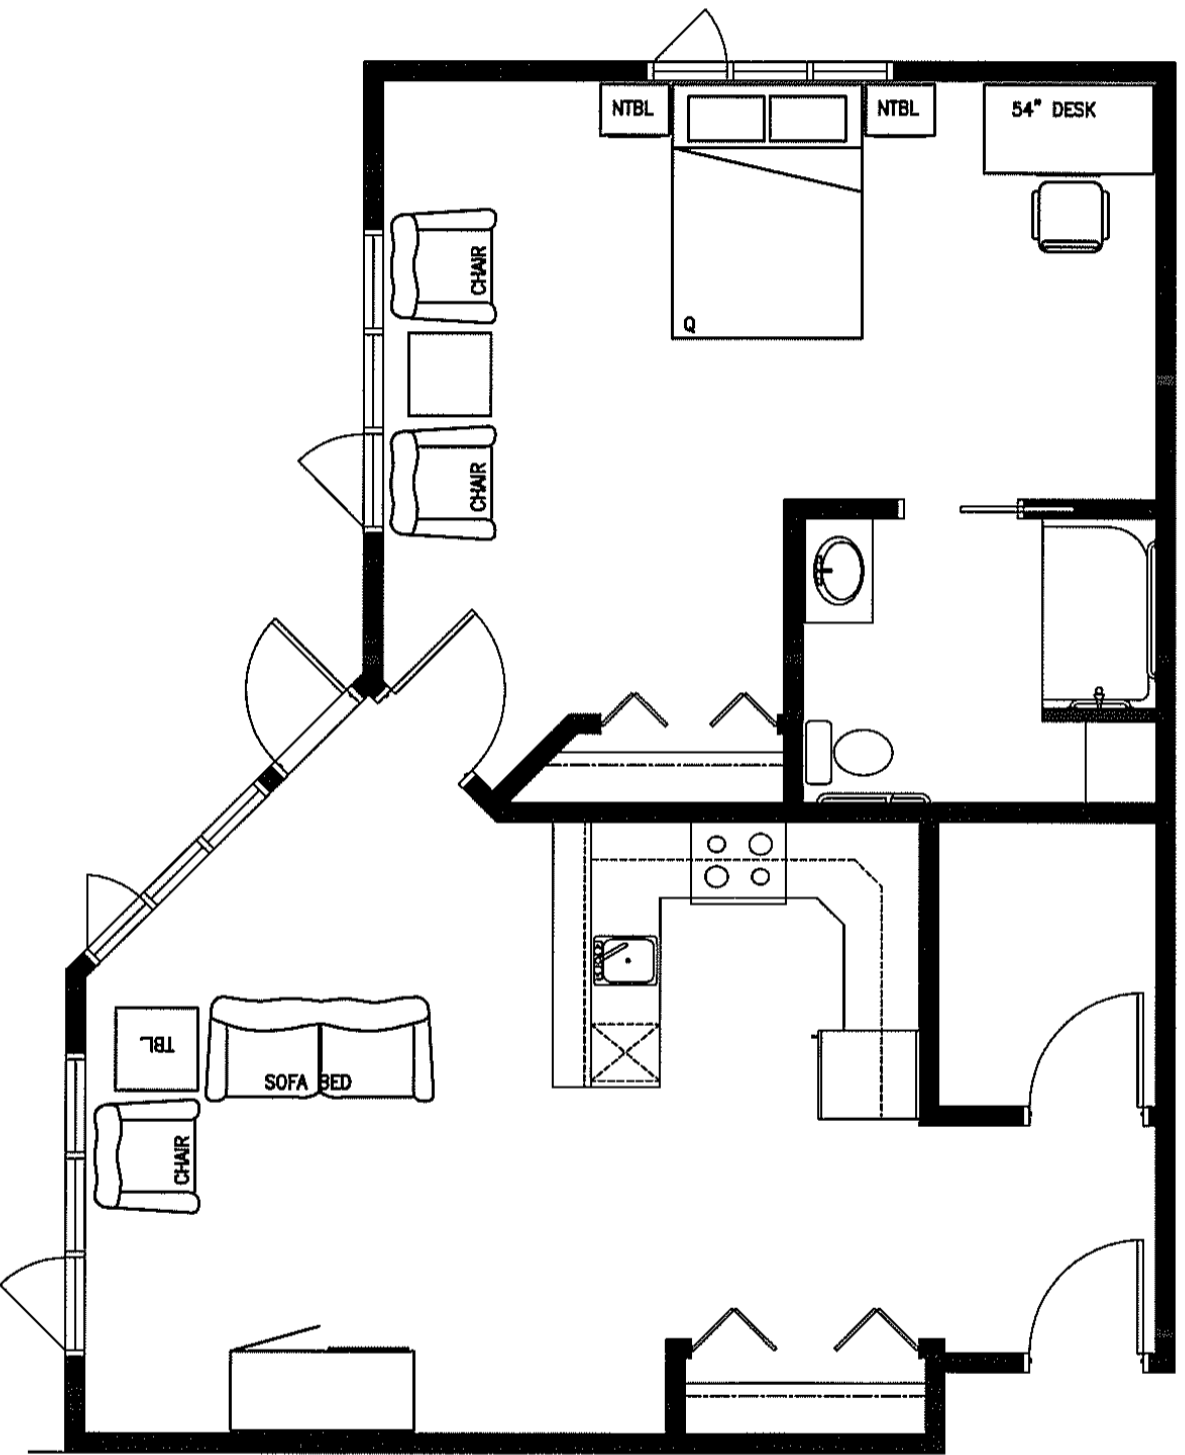

RENAISSANCE GARDENS		
TYPE 'B4' STUDIO SUITE		
SCALE: 1/4"=1'-0"		8/16
DATE: DEC. 21/06		

RENAISSANCE
GARDENS

533 SQ' TOTAL

RENAISSANCE GARDENS	
TYPE 'B5' BACHELOR SUITE	
SCALE: 1/4" = 1'-0"	 9/16
DATE: DEC. 21/06	

RENAISSANCE
GARDENS 

395 SQ' TOTAL

RENAISSANCE GARDENS		
TYPE 'B' TYP. BACHELOR SUITE		
SCALE: 1/4"=1'-0"	 CANALTA	5/16
DATE: DEC. 21/06		

RENAISSANCE
GARDENS

840 SQ' TOTAL

RENAISSANCE GARDENS		
TYPE 'C' SINGLE KITCHEN		
SCALE: 3/16" = 1'-0"		
DATE: DEC. 21/06		
 CANALTA		11/16

RENAISSANCE
GARDENS

940 SQ' TOTAL

RENAISSANCE GARDENS

TYPE 'D2' SINGLE KITCHEN

SCALE: 3/16" = 1'-0"

DATE: DEC. 21/06

13/16

RENAISSANCE
GARDENS

834 SQ' TOTAL

RENAISSANCE GARDENS		
TYPE 'D3' SINGLE KITCHEN		
SCALE: 3/16" = 1'-0"		
DATE: DEC. 21/06		
CANALTA		14/16

980 SQ' TOTAL

RENAISSANCE GARDENS

RENAISSANCE GARDENS		
TYPE 'D4' SINGLE KITCHEN		
SCALE: 3/16" = 1'-0"		
DATE: DEC. 21/06		
CANALTA		15/16