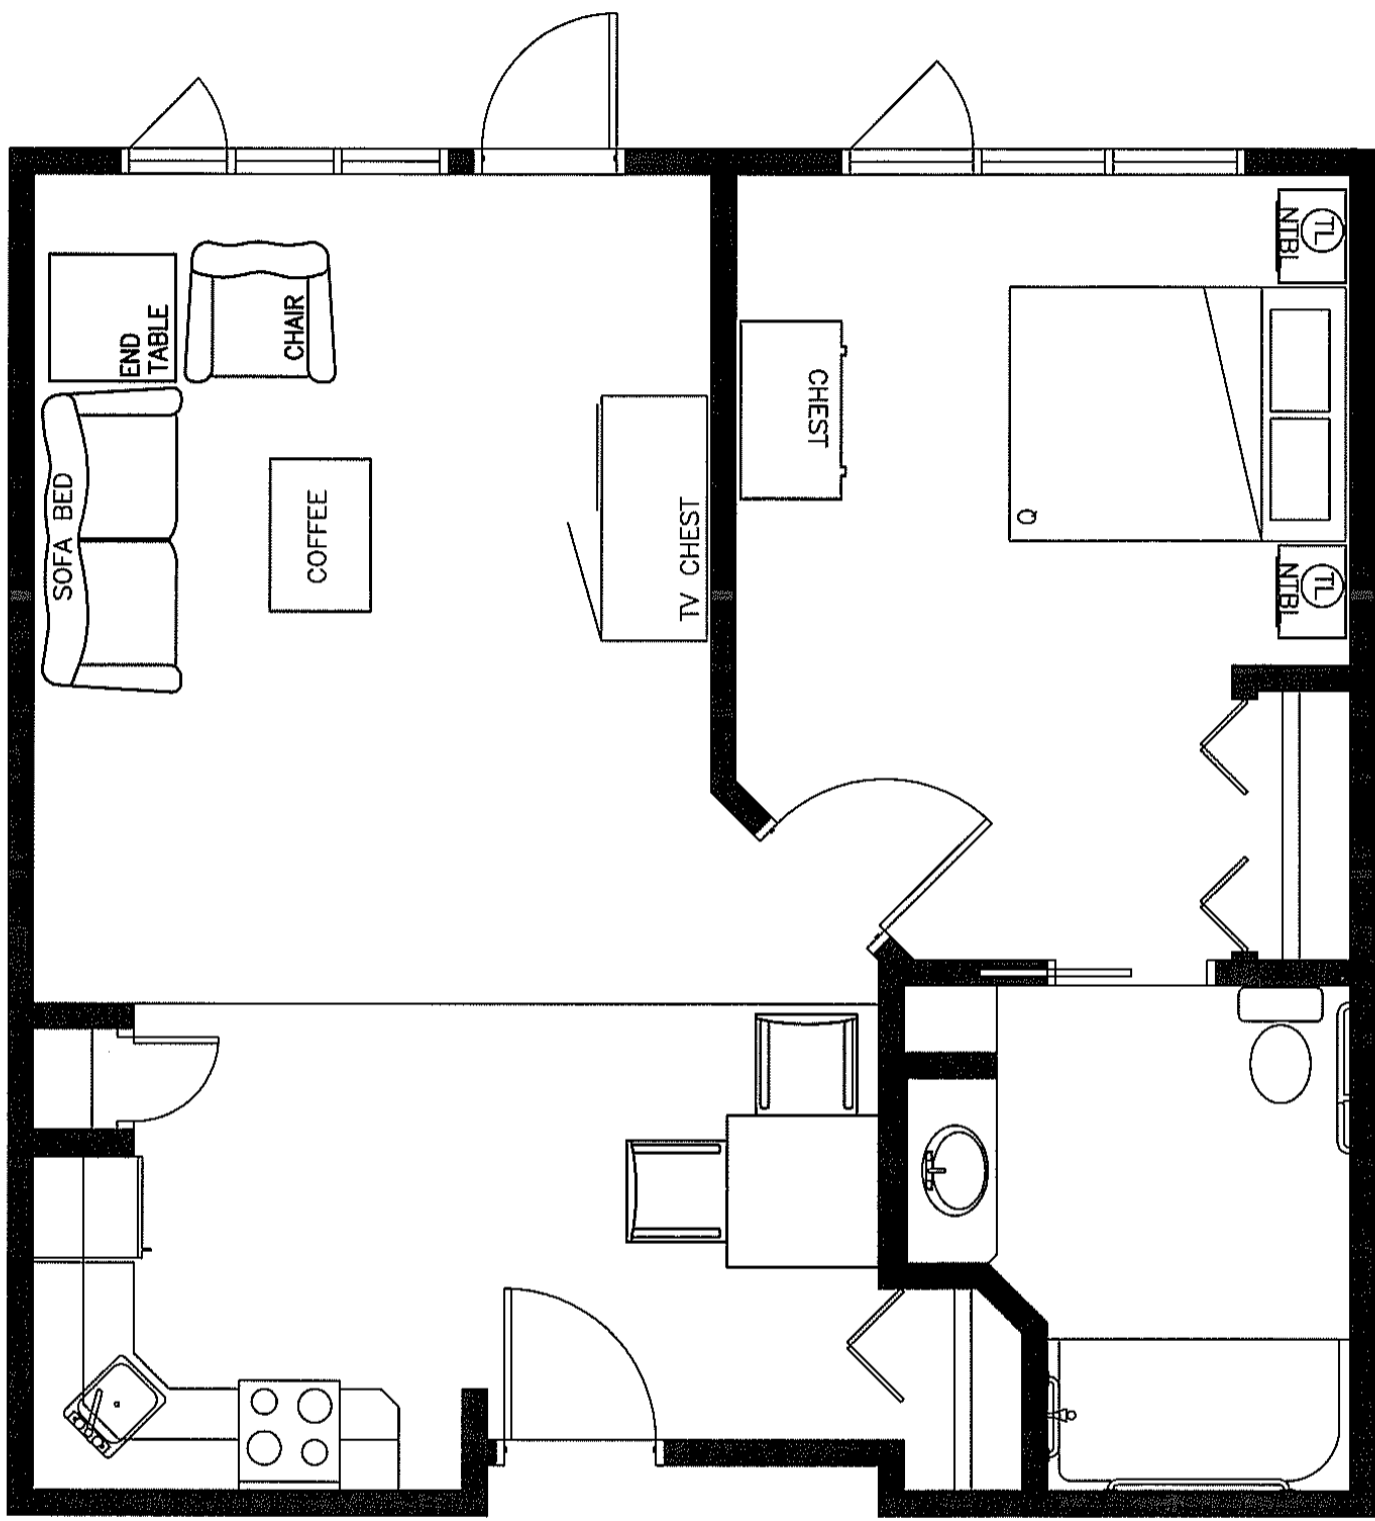

RENAISSANCE
GARDENS

549 SQ' TOTAL

RENAISSANCE GARDENS

TYPE 'A2' STUDIO SUITE

SCALE: 1/4" = 1'-0"

DATE: DEC. 21/06

2/16

RENAISSANCE GARDENS 

619 SQ' TOTAL

RENAISSANCE GARDENS		
TYPE 'A3' ONE BEDROOM		
SCALE: 1/4" = 1'-0"		3/16
DATE: DEC. 21/06		

RENAISSANCE GARDENS 

606 SQ' TOTAL

RENAISSANCE GARDENS		
TYPE 'A4' ONE BEDROOM		
SCALE: 1/4" = 1'-0"		4/16
DATE: DEC. 21/06		

RENAISSANCE
GARDENS

TYPE 'A' - ONE BEDROOM SUITE
610 SQ FT TOTAL

RENAISSANCE
GARDENS

467 SQ' TOTAL

RENAISSANCE GARDENS	
TYPE 'B2' SHOTGUN SUITE	
SCALE: 1/4" = 1'-0"	 6/16
DATE: DEC. 21/06	

RENAISSANCE
GARDENS

416 SQ' TOTAL

RENAISSANCE GARDENS

TYPE 'B3' STUDIO SUITE

SCALE: 1/4" = 1'-0"

DATE: DEC. 21/06

7/16

RENAISSANCE
GARDENS 

510 SQ' TOTAL