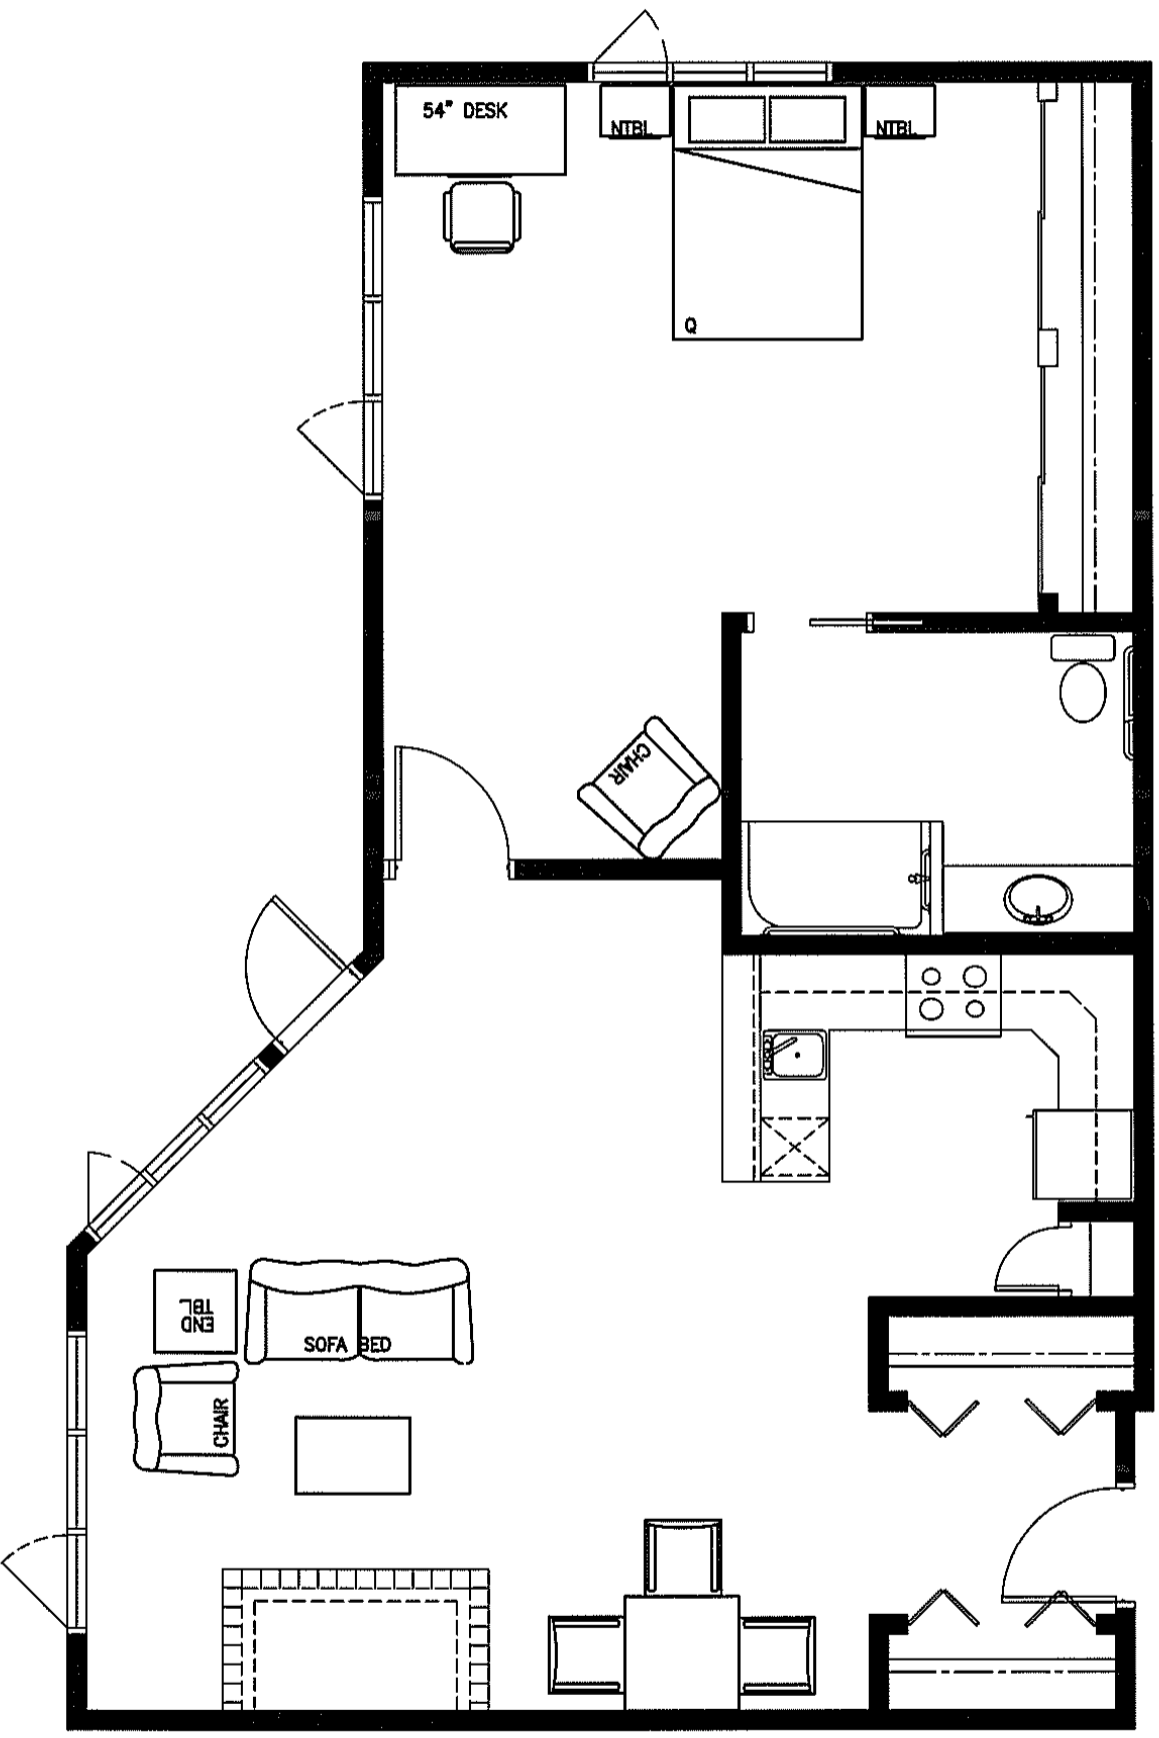

RENAISSANCE
GARDENS 

395 SQ' TOTAL

RENAISSANCE GARDENS		
TYPE 'B' TYP. BACHELOR SUITE		
SCALE: 1/4"=1'-0"	 CANALTA	5/16
DATE: DEC. 21/06		

RENAISSANCE
GARDENS

840 SQ' TOTAL

RENAISSANCE GARDENS		
TYPE 'C' SINGLE KITCHEN		
SCALE: 3/16" = 1'-0"		
DATE: DEC. 21/06		
 CANALTA		11/16

RENAISSANCE
GARDENS

940 SQ' TOTAL

RENAISSANCE GARDENS

TYPE 'D2' SINGLE KITCHEN

SCALE: 3/16" = 1'-0"

DATE: DEC. 21/06

13/16

RENAISSANCE
GARDENS

834 SQ' TOTAL

RENAISSANCE GARDENS		
TYPE 'D3' SINGLE KITCHEN		
SCALE: 3/16" = 1'-0"		
DATE: DEC. 21/06		
CANALTA		14/16

980 SQ' TOTAL

RENAISSANCE GARDENS

RENAISSANCE GARDENS		
TYPE 'D4' SINGLE KITCHEN		
SCALE: 3/16" = 1'-0"		
DATE: DEC. 21/06		
CANALTA		15/16

RENAISSANCE
GARDENS

785 SQ' TOTAL

RENAISSANCE GARDENS

TYPE 'D' SINGLE KITCHEN

SCALE: 3/16" = 1'-0"

DATE: DEC. 21/06

12/16

RENAISSANCE
GARDENS 