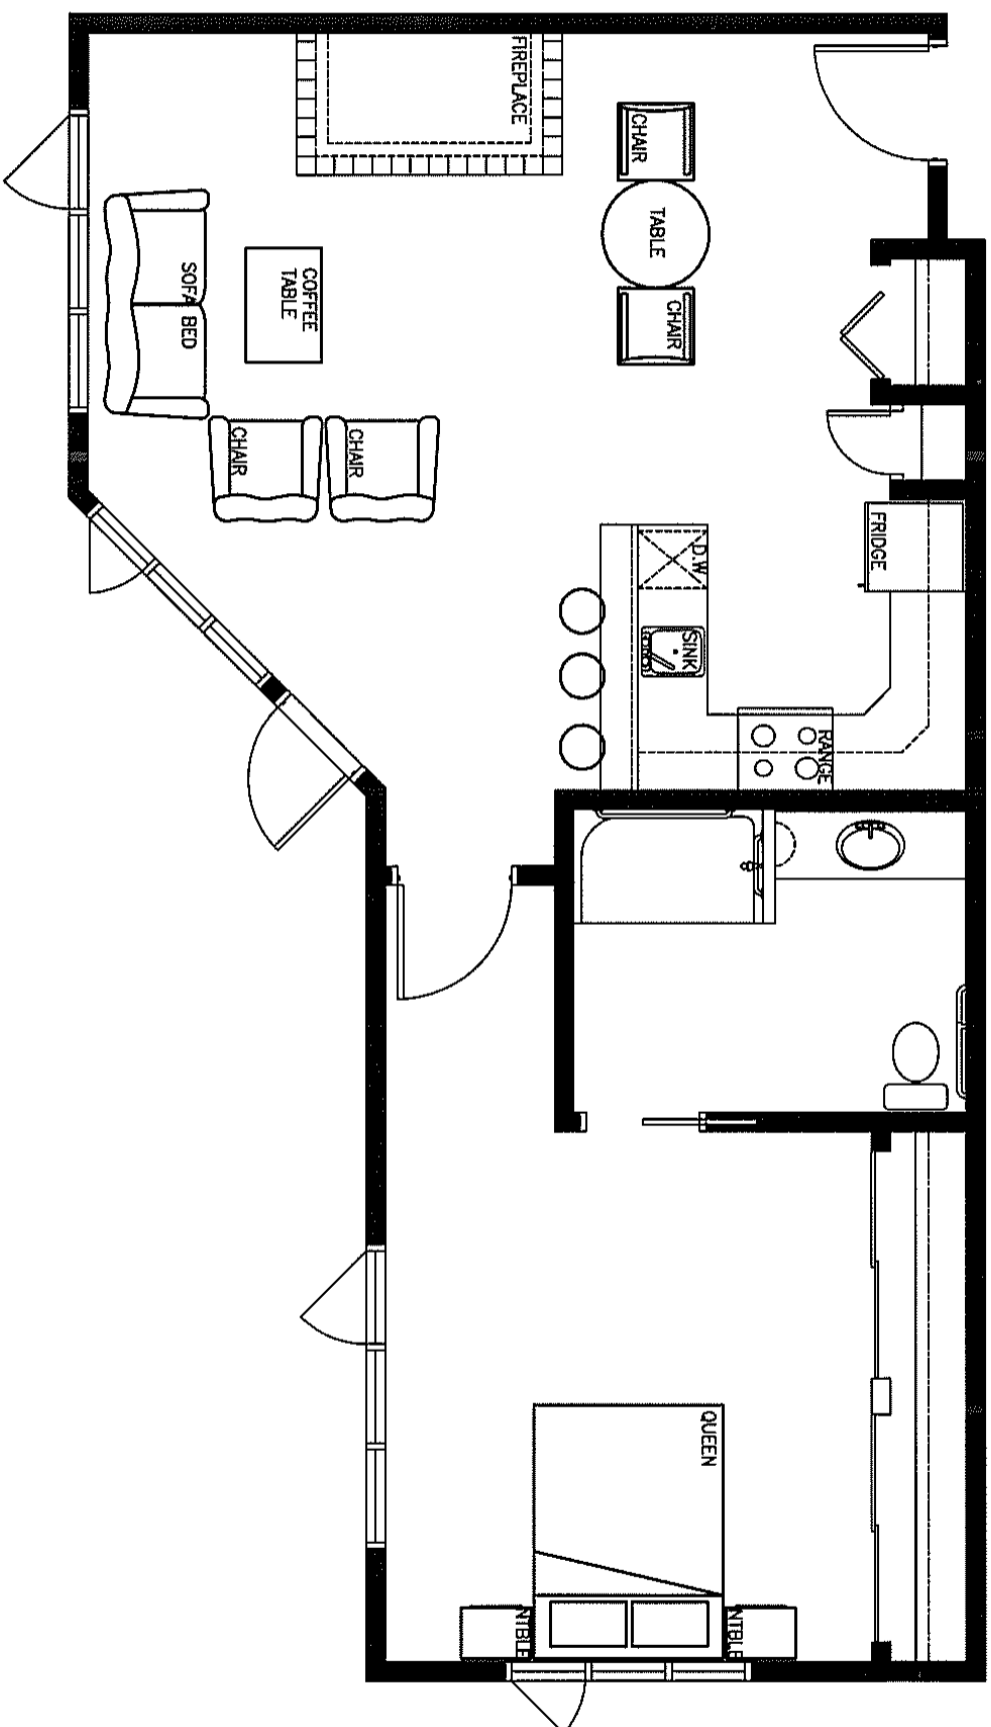

RENAISSANCE
GARDENS

940 SQ' TOTAL

RENAISSANCE GARDENS

TYPE 'D2' SINGLE KITCHEN

SCALE: 3/16" = 1'-0"

DATE: DEC. 21/06

13/16

RENAISSANCE
GARDENS

834 SQ' TOTAL

RENAISSANCE GARDENS		
TYPE 'D3' SINGLE KITCHEN		
SCALE: 3/16" = 1'-0"		
DATE: DEC. 21/06		
CANALTA		14/16

980 SQ' TOTAL

RENAISSANCE GARDENS

RENAISSANCE GARDENS		
TYPE 'D4' SINGLE KITCHEN		
SCALE: 3/16" = 1'-0"		
DATE: DEC. 21/06		
CANALTA		15/16

RENAISSANCE
GARDENS

785 SQ' TOTAL

RENAISSANCE GARDENS

TYPE 'D' SINGLE KITCHEN

SCALE: 3/16" = 1'-0"

DATE: DEC. 21/06

12/16

RENAISSANCE
GARDENS 