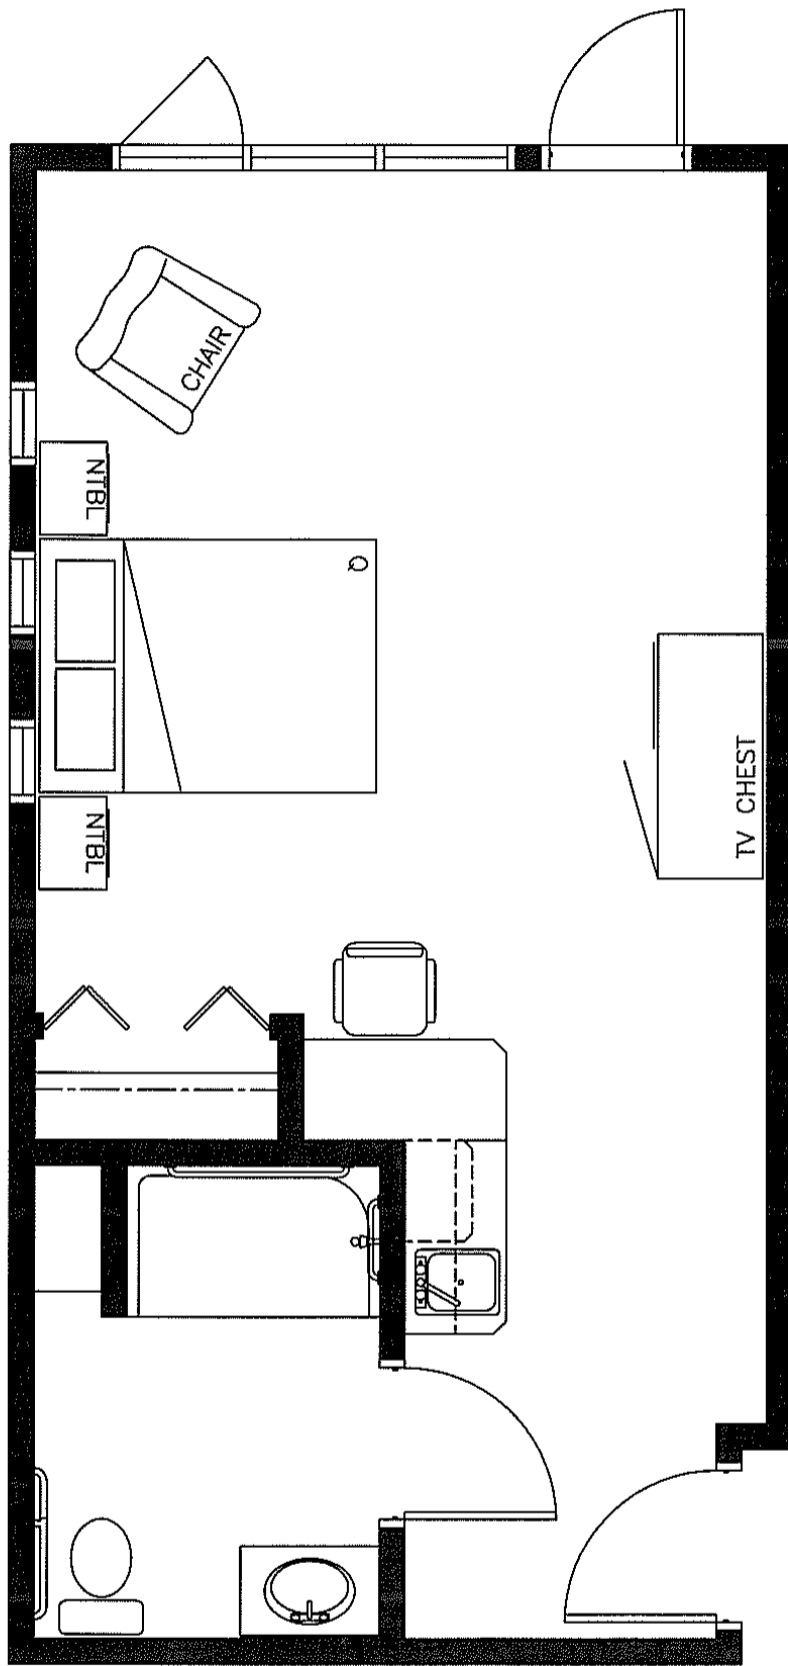

619 SQ' TOTAL

RENAISSANCE GARDENS		
TYPE 'A3' ONE BEDROOM		
SCALE: 1/4" = 1'-0"		3/16
DATE: DEC. 21/06		

RENAISSANCE GARDENS 

606 SQ' TOTAL

RENAISSANCE GARDENS		
TYPE 'A4' ONE BEDROOM		
SCALE: 1/4" = 1'-0"		4/16
DATE: DEC. 21/06		

RENAISSANCE
GARDENS

TYPE 'A' - ONE BEDROOM SUITE
610 SQ FT TOTAL

RENAISSANCE
GARDENS

467 SQ' TOTAL

RENAISSANCE GARDENS	
TYPE 'B2' SHOTGUN SUITE	
SCALE: 1/4" = 1'-0"	 6/16
DATE: DEC. 21/06	

RENAISSANCE
GARDENS

416 SQ' TOTAL

RENAISSANCE GARDENS

TYPE 'B3' STUDIO SUITE

SCALE: 1/4" = 1'-0"

DATE: DEC. 21/06

7/16

RENAISSANCE
GARDENS 

510 SQ' TOTAL