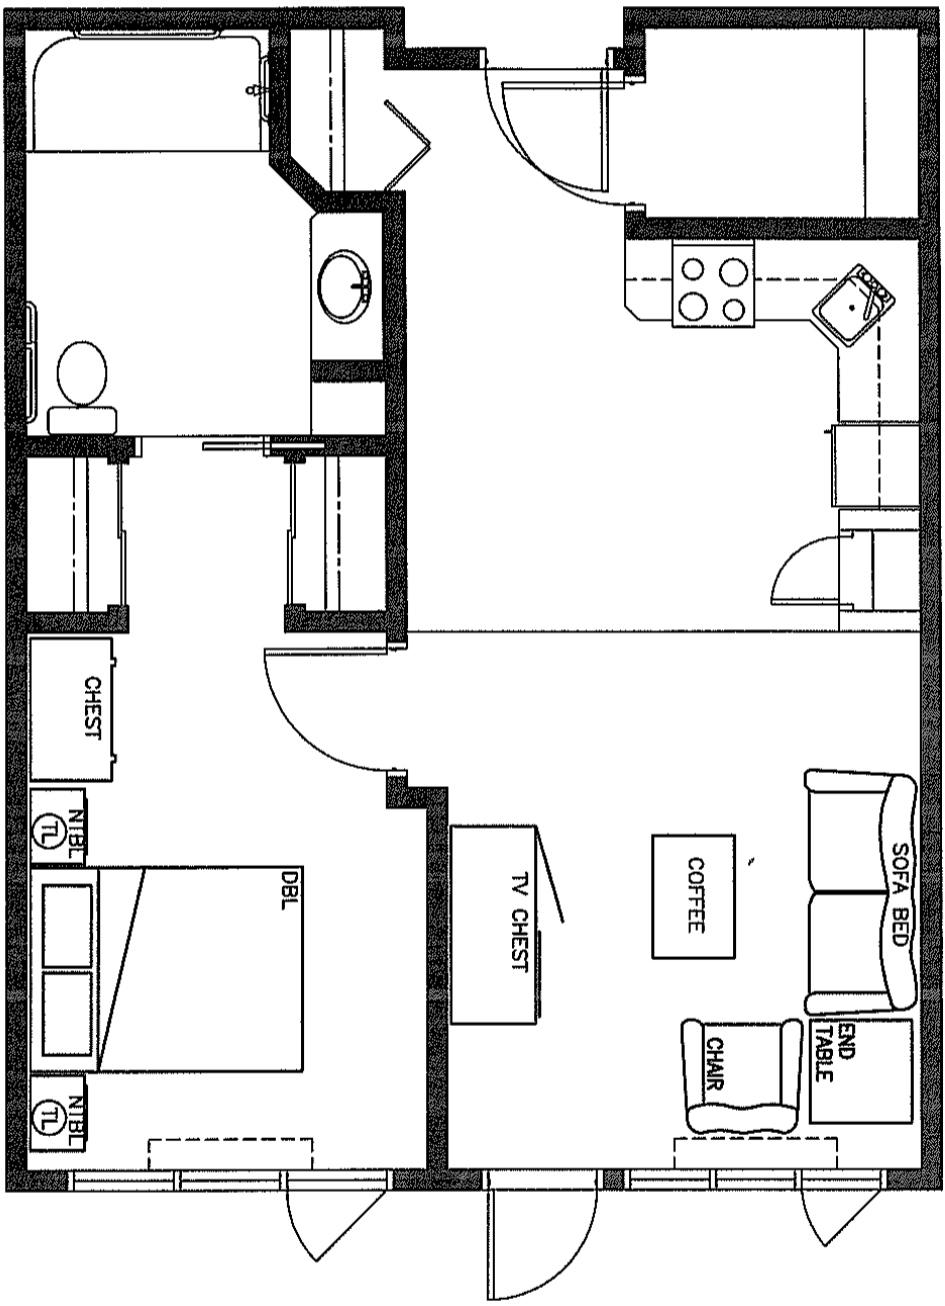

RENAISSANCE
GARDENS

549 SQ' TOTAL

RENAISSANCE GARDENS

TYPE 'A2' STUDIO SUITE

SCALE: 1/4" = 1'-0"

DATE: DEC. 21/06

2/16

RENAISSANCE GARDENS 

619 SQ' TOTAL

RENAISSANCE GARDENS		
TYPE 'A3' ONE BEDROOM		
SCALE: 1/4" = 1'-0"		3/16
DATE: DEC. 21/06		

RENAISSANCE GARDENS 

606 SQ' TOTAL

RENAISSANCE GARDENS		
TYPE 'A4' ONE BEDROOM		
SCALE: 1/4" = 1'-0"		4/16
DATE: DEC. 21/06		

RENAISSANCE
GARDENS

TYPE 'A' - ONE BEDROOM SUITE
610 SQ FT TOTAL

RENAISSANCE
GARDENS

467 SQ' TOTAL

RENAISSANCE GARDENS	
TYPE 'B2' SHOTGUN SUITE	
SCALE: 1/4" = 1'-0"	 6/16
DATE: DEC. 21/06	

RENAISSANCE
GARDENS

416 SQ' TOTAL

RENAISSANCE GARDENS

TYPE 'B3' STUDIO SUITE

SCALE: 1/4" = 1'-0"

DATE: DEC. 21/06

7/16

RENAISSANCE
GARDENS 

510 SQ' TOTAL